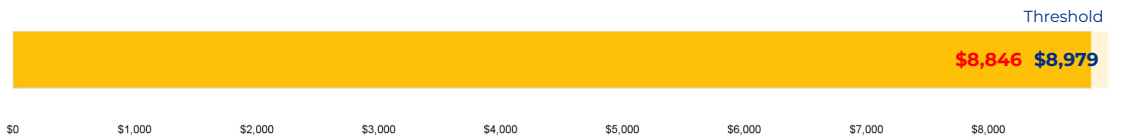

## PRIMARY CRITERIA #1: 2022-23 ENROLLMENT

2023 Enrollment

**646**

Campus Type

**MS**

Enrollment Threshold

**450**

	2018	2019	2020	2021	2022	2023
<b>Total Enrollment:</b>	<b>854</b>	<b>923</b>	<b>871</b>	<b>863</b>	<b>766</b>	<b>646</b>

## PRIMARY CRITERIA #2: FACILITY COST PER PUPIL

Cost Per Pupil

**\$8,846**