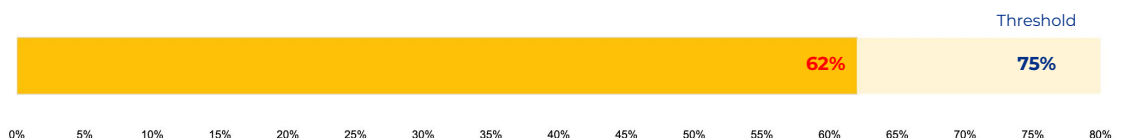

## PRIMARY CRITERIA #2: FACILITY COST PER PUPIL

Cost Per Pupil

**\$8,846**

## PRIMARY CRITERIA #3: 2022-23 FACILITY USE

Functional Capacity

**1,048**

Facility Usage

**62%**