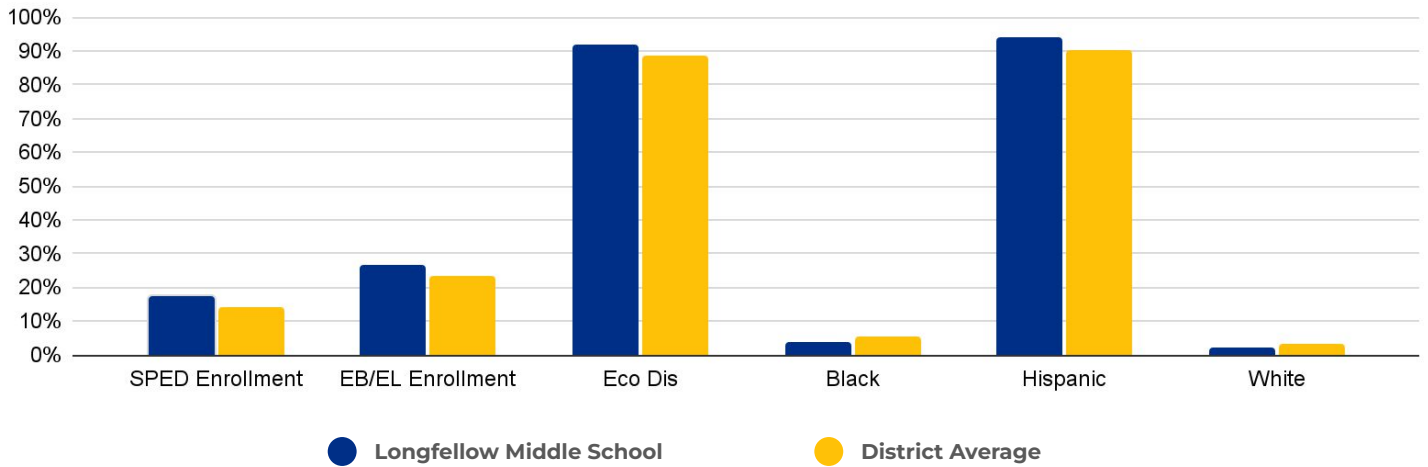

## PRIMARY CRITERIA #3: 2022-23 FACILITY USE

Functional Capacity

**1,048**

Facility Usage

**62%**

# Longfellow Middle School

## DEMOGRAPHICS