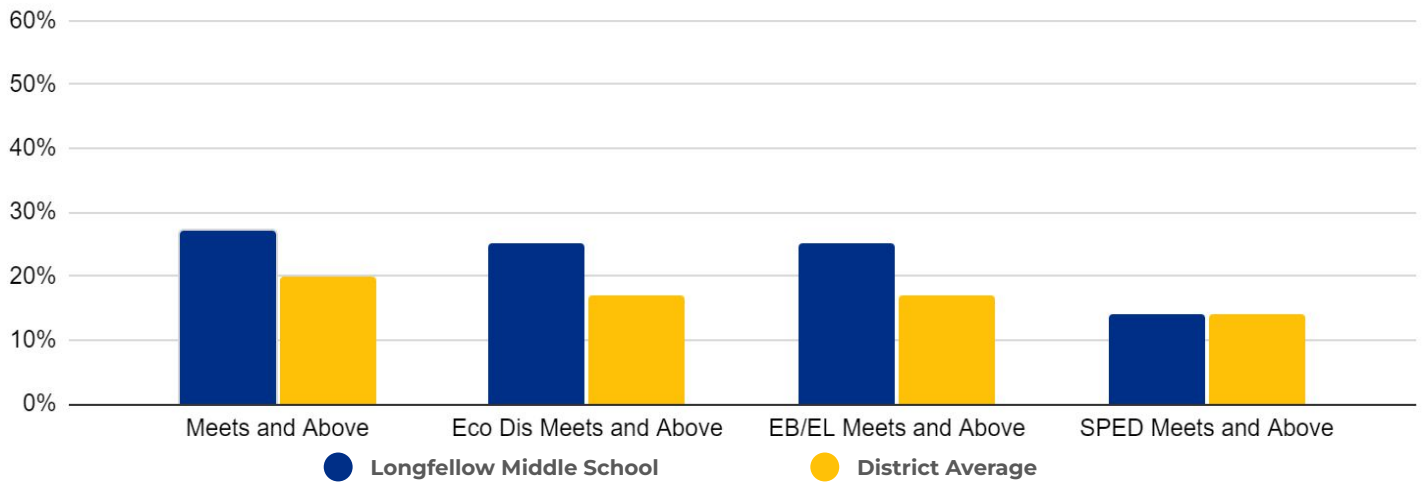

2022 ACADEMIC PERFORMANCE