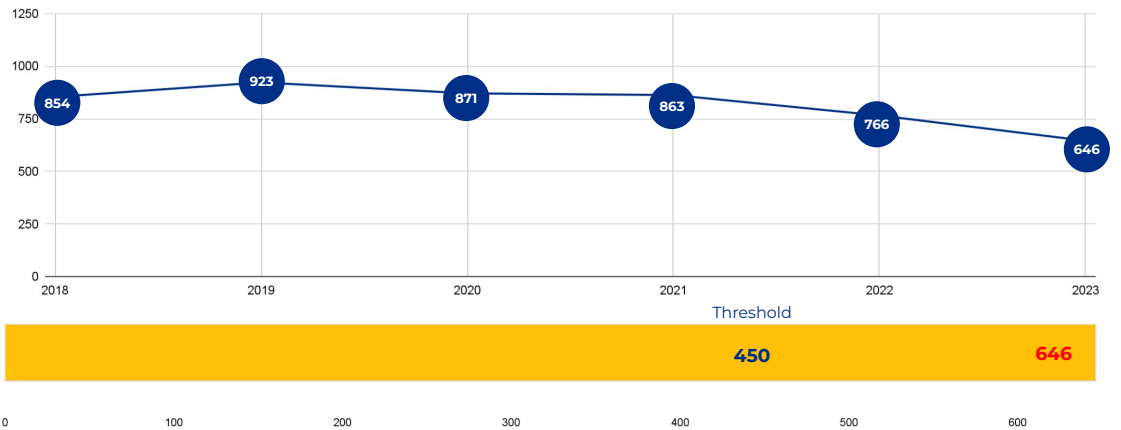

## PRIMARY CRITERIA #1: 2022-23 ENROLLMENT

2023 Enrollment

**646**

Campus Type

**MS**

Enrollment Threshold

**450**

	2018	2019	2020	2021	2022	2023
<b>Total Enrollment:</b>	<b>854</b>	<b>923</b>	<b>871</b>	<b>863</b>	<b>766</b>	<b>646</b>

## PRIMARY CRITERIA #2: FACILITY COST PER PUPIL

Cost Per Pupil

**\$8,846**